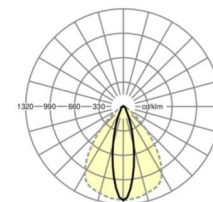

CHARACTERISTICS

Order number	19520006014
EAN number	4020863429219
Commodity code	94051190
Certification mark	IP 20, Protection class I, ENEC10 VDE, F, HACCP DIN10500/Food/IFS-application-related suitability/BRC, Indoor, CE
Impact resistance (IK rating)	IK03 (-20°C bis 35°C)
Ambient temperatur	ta -20°C to 35°C
Special properties	Ready for IoT
Warranty period	5 years
State funding programs	BEG - Federal funding for efficient buildings (valid only for Germany)

ELECTRICAL ENGINEERING

Controller	Electronic driver DALI2 (1 pcs.)
System output	24W
Mains voltage	230V/50Hz
Circuit breakers (inrush current)	13 pieces/B10, 24 pieces/B16, 25 pieces/C10, 40 pieces/C16
Energy efficiency class/light source	C

LIGHTING TECHNOLOGY

Placement	LED, Colour rendering/Light colour CRI ≥ 80 / 4000K
Colour tolerance (MacAdam)	3SDCM
Nominal luminous flux	4600lm
LED service life	50000h L80/B10 (Tq 35°C), 70000h L80/B50 (Tq 35°C), 100000h L80/B50 (Tq 30°C)
Luminaire luminous efficiency	193lm/W
Beam angle	25° (C0) / 100° (C90)
UGR lat./long.	15.7 / 21.0

MECHANICS

Housing colour	black RAL 9005
Dimensions (LxWxH/DxH)	1531mm x 55mm x 37mm
Weight (net)	1.65kg
Type of installation	Mounting rail system installation, Light structure

Dimensions

L	1531 mm	Length
B	55 mm	Width
H	37 mm	Height

DEEP-LINK

<https://www.regiolux.de/en/article/19520006014>

Reference	LED 4000lm 840
ηLB	100 %
Φ ↓/↑	98 % / 2 %
UGR lat./long.	15.7 / 21.0